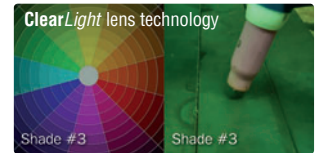

Shades

Weld: 8–13

Cut: 5–8

Sensors 3

TIG Rating 5 amps

Switching Speed 1/20,000 second

Weight 17 oz. (482 g)

ClearLight™ Lens Technology optimizes contrast and clarity in welding and light states. 1/1/1/2 optical clarity rating allows for a lighter light state while not welding — keeping the helmet down — maximizing safety and productivity.

Three arc sensors and three modes: weld, cut and grind.

Headgear provides extensive adjustability settings and a pivoting top for better fit and comfort.

Digital controls easily allow welder to adjust shade, delay and sensitivity.