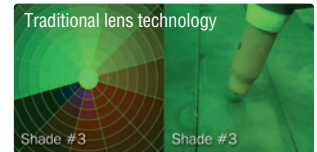

Shades

Weld: 8–13

Cut: 5–8

Sensors 3

TIG Rating 5 amps

Switching Speed 1/20,000 second

Weight 17 oz. (482 g)

ClearLight™ Lens Technology optimizes contrast and clarity in welding and light states. 1/1/1/2 optical clarity rating allows for a lighter light state while not welding — keeping the helmet down — maximizing safety and productivity.

Three arc sensors and three modes: weld, cut and grind.

Headgear provides extensive adjustability settings and a pivoting top for better fit and comfort.

Digital controls easily allow welder to adjust shade, delay and sensitivity.