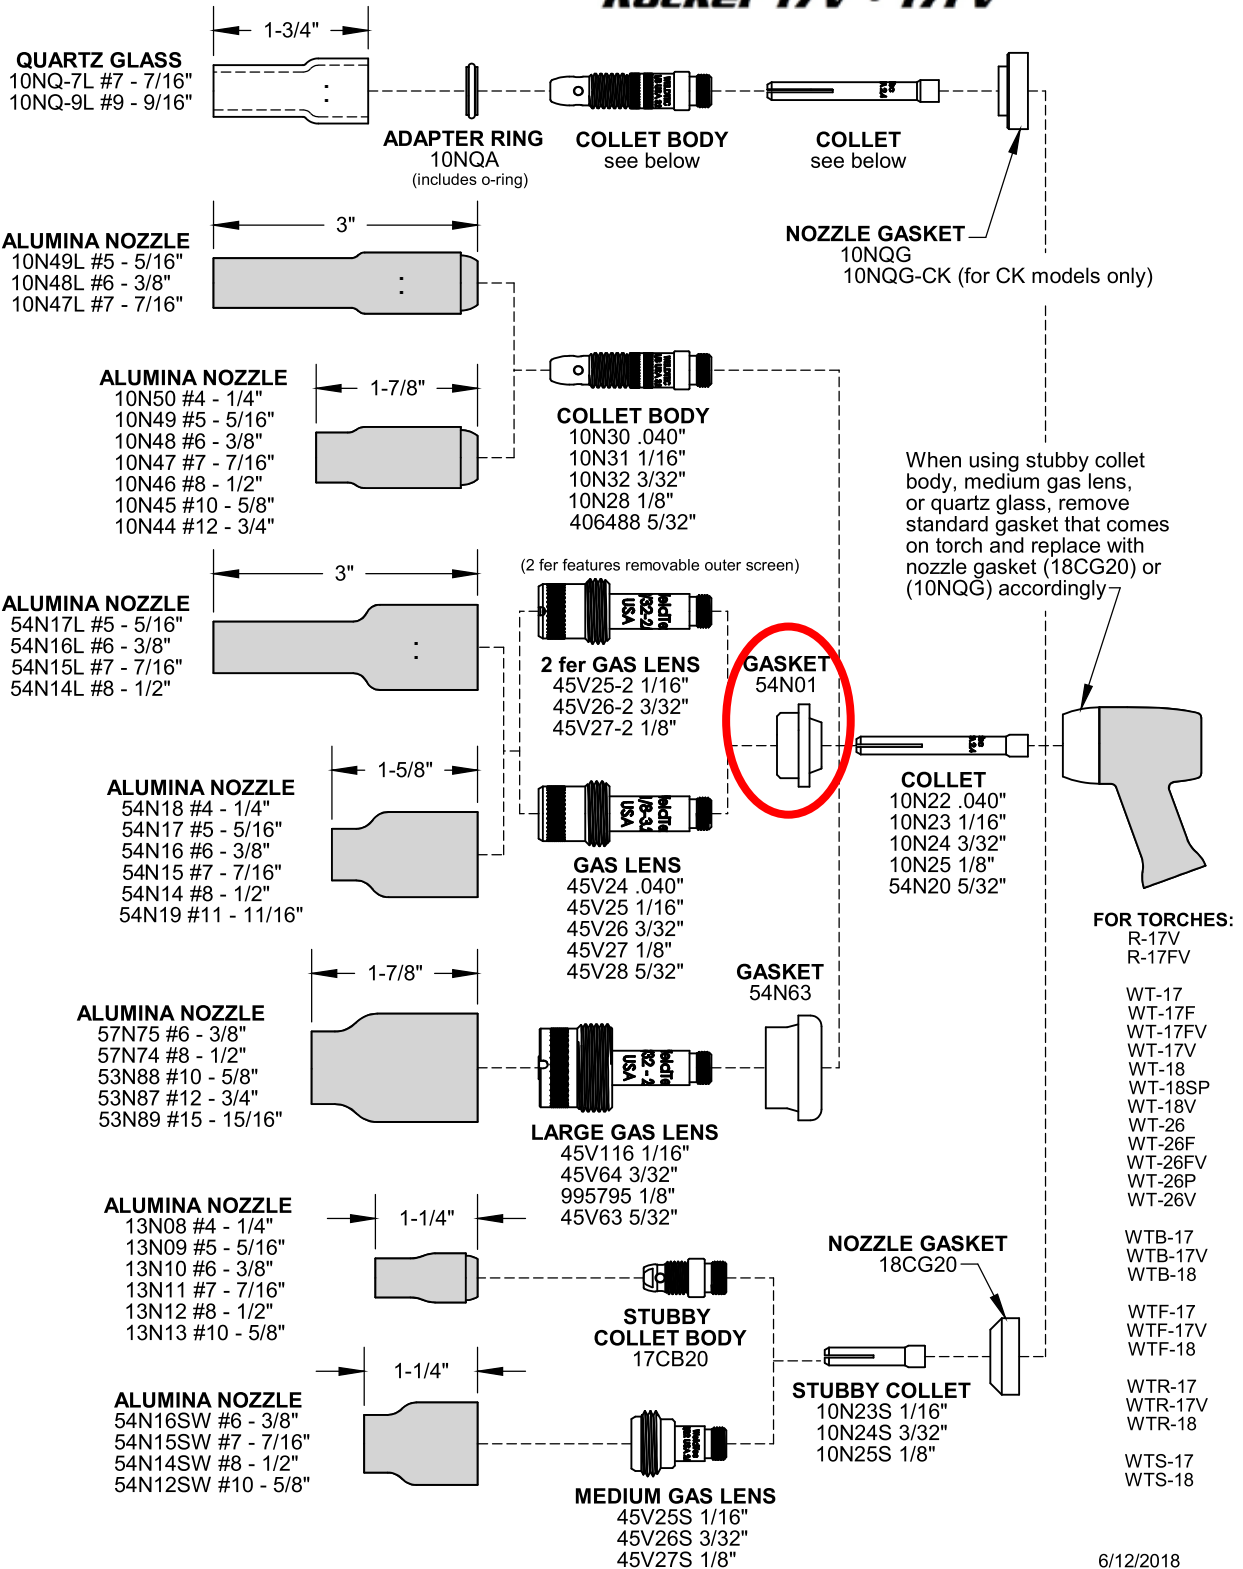

STANDARD OPTIONS

WT-17 • 18 • 26 SERIES
i-HEAD 17 • 18 SERIES
Stubby 17 • 18 SERIES
Rocker 17V • 17FV

6/12/2018