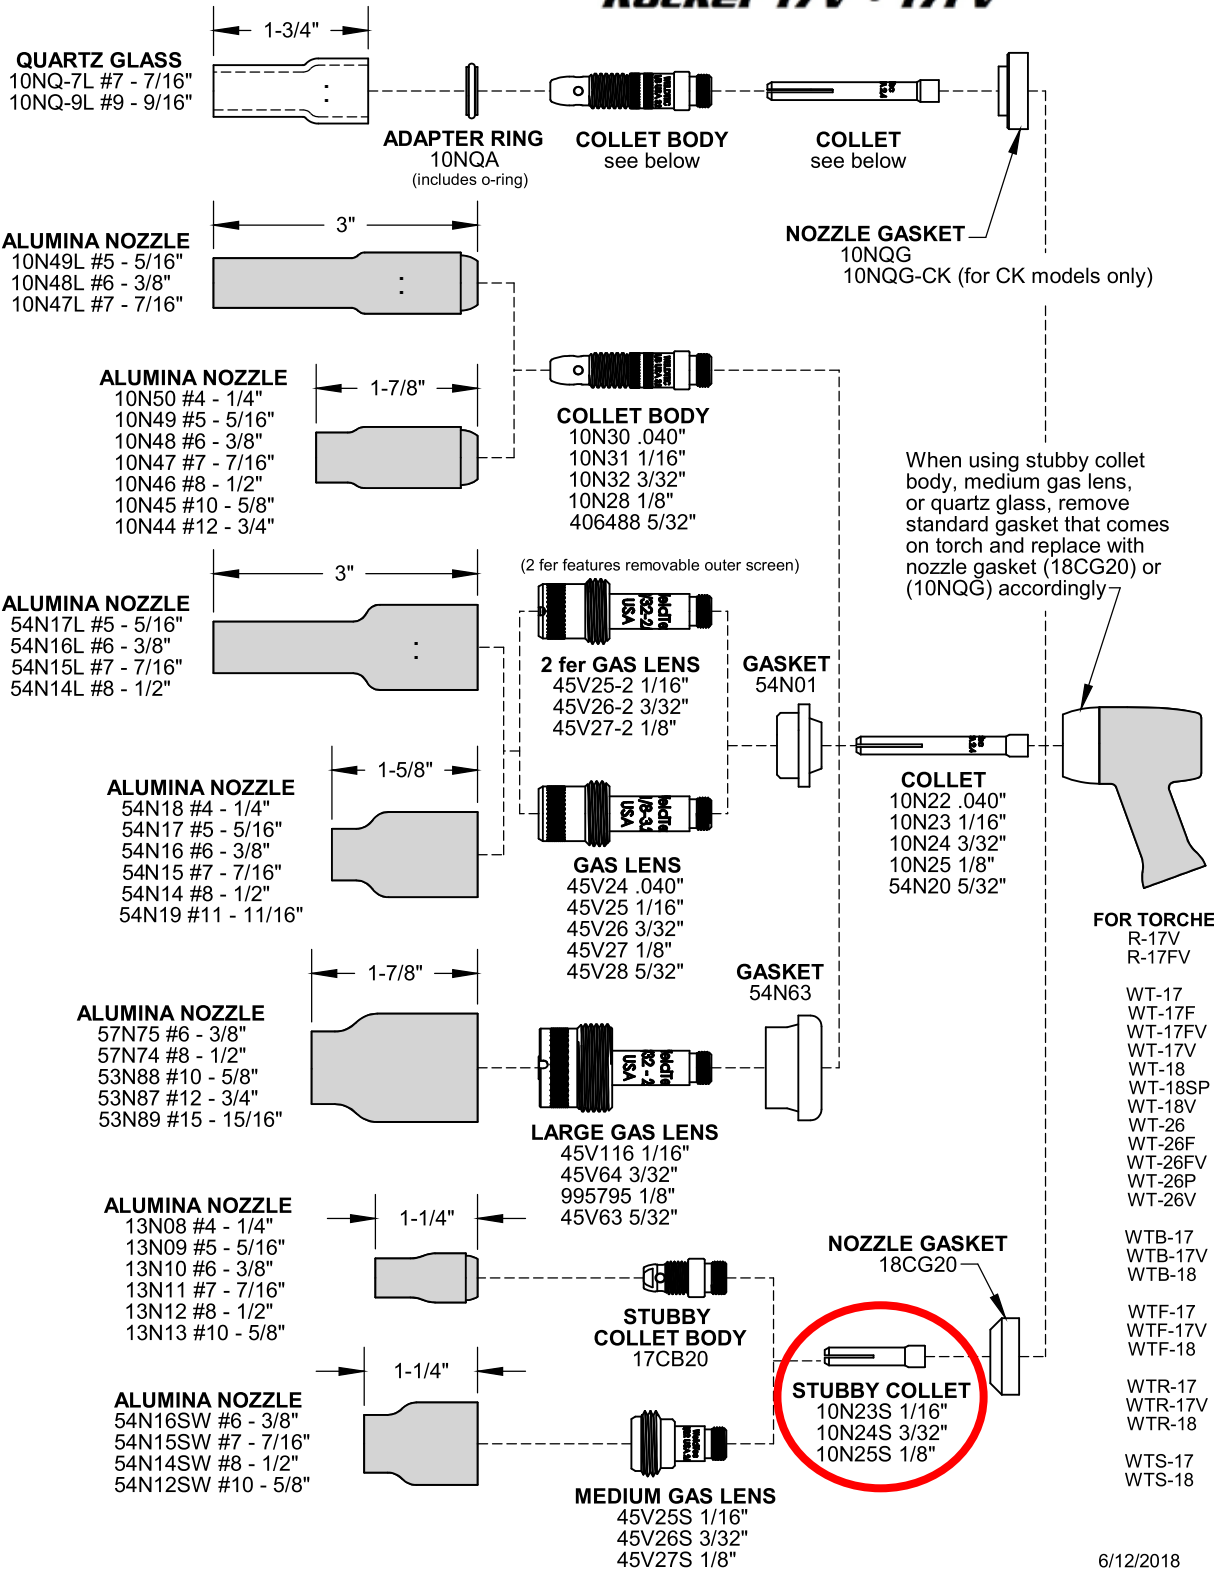

STANDARD OPTIONS

WT-17 • 18 • 26 SERIES
i-HEAD 17 • 18 SERIES
Stubby 17 • 18 SERIES
Rocker 17V • 17FV

6/12/2018