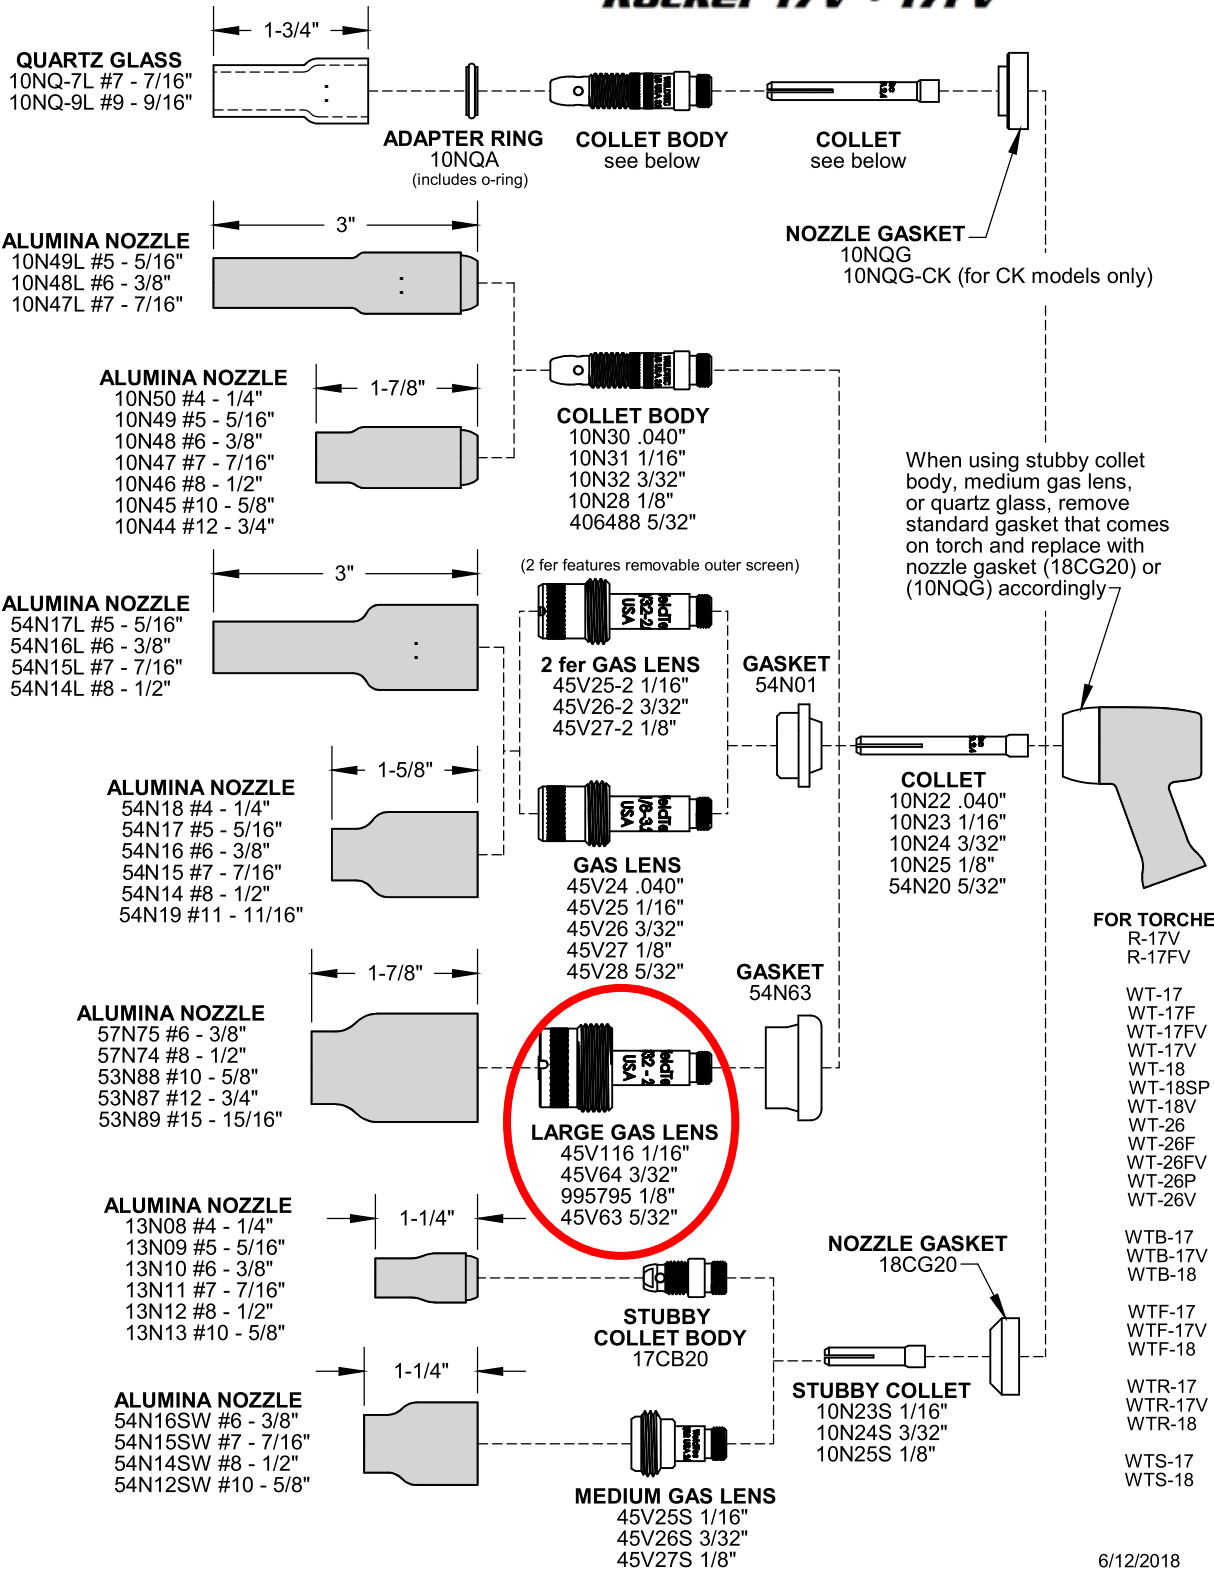

STANDARD OPTIONS

WT-17 • 18 • 26 SERIES
i-HEAD 17 • 18 SERIES
Stubby 17 • 18 SERIES
Rocker 17V • 17FV

6/12/2018