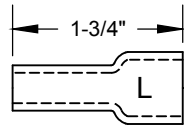

QUARTZ GLASS
13NQ-5L #5 - 5/16"
10NQ-7L #7 - 7/16"
10NQ-9L #9 - 9/16"

ALUMINA NOZZLE
53N58 #4 - 1/4"
53N59 #5 - 5/16"
53N60 #6 - 3/8"
53N61 #7 - 7/16"
53N61S #8 - 1/2"