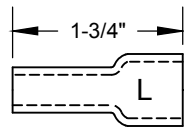

QUARTZ GLASS
13NQ-5L #5 - 5/16"
10NQ-7L #7 - 7/16"
10NQ-9L #9 - 9/16"

ALUMINA NOZZLE
53N58 #4 - 1/4"
53N59 #5 - 5/16"
53N60 #6 - 3/8"
53N61 #7 - 7/16"
53N61S #8 - 1/2"