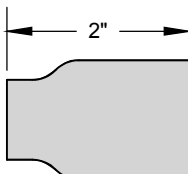

ALUMINA NOZZLE
57N75 #6 - 3/8"
57N74 #8 - 1/2"
53N88 #10 - 5/8"
53N87 #12 - 3/4"
53N89 #15 - 15/16"