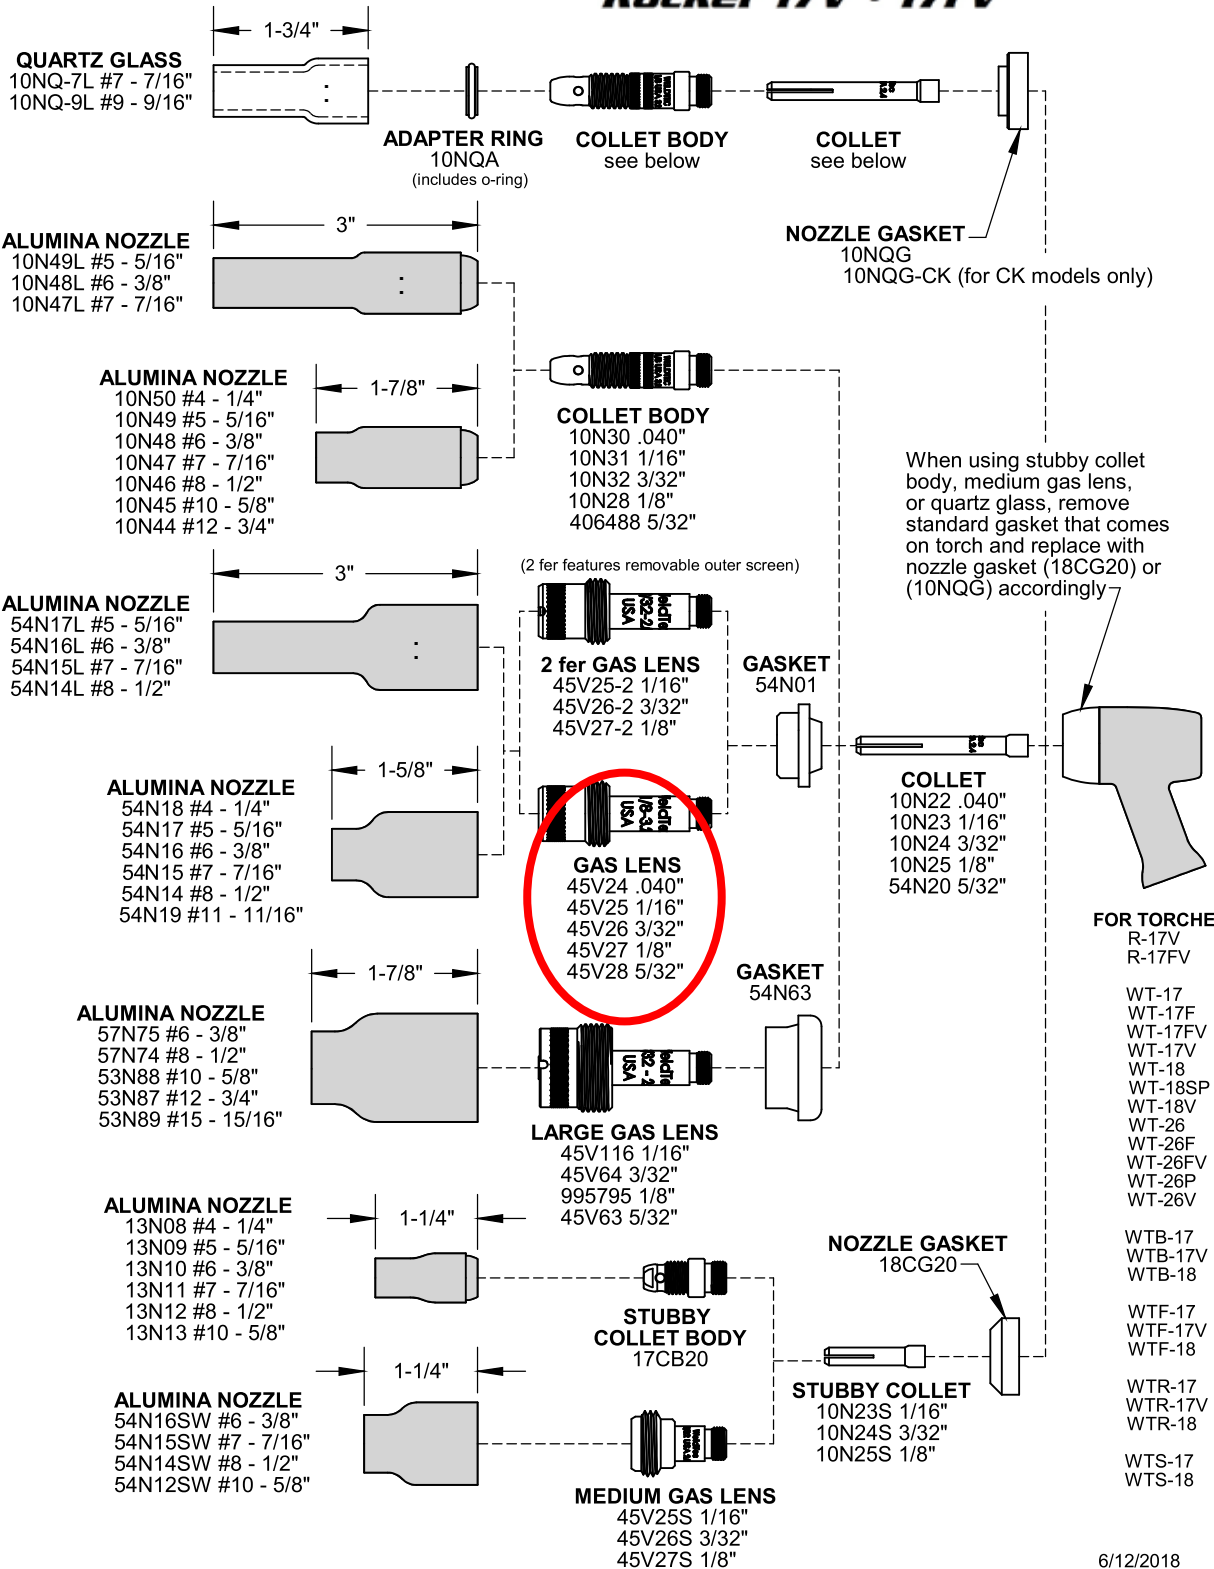

STANDARD OPTIONS

WT-17 • 18 • 26 SERIES
i-HEAD 17 • 18 SERIES
Stubby 17 • 18 SERIES
Rocker 17V • 17FV

6/12/2018