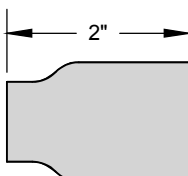

ALUMINA NOZZLE
57N75 #6 - 3/8"
57N74 #8 - 1/2"
53N88 #10 - 5/8"
53N87 #12 - 3/4"
53N89 #15 - 15/16"