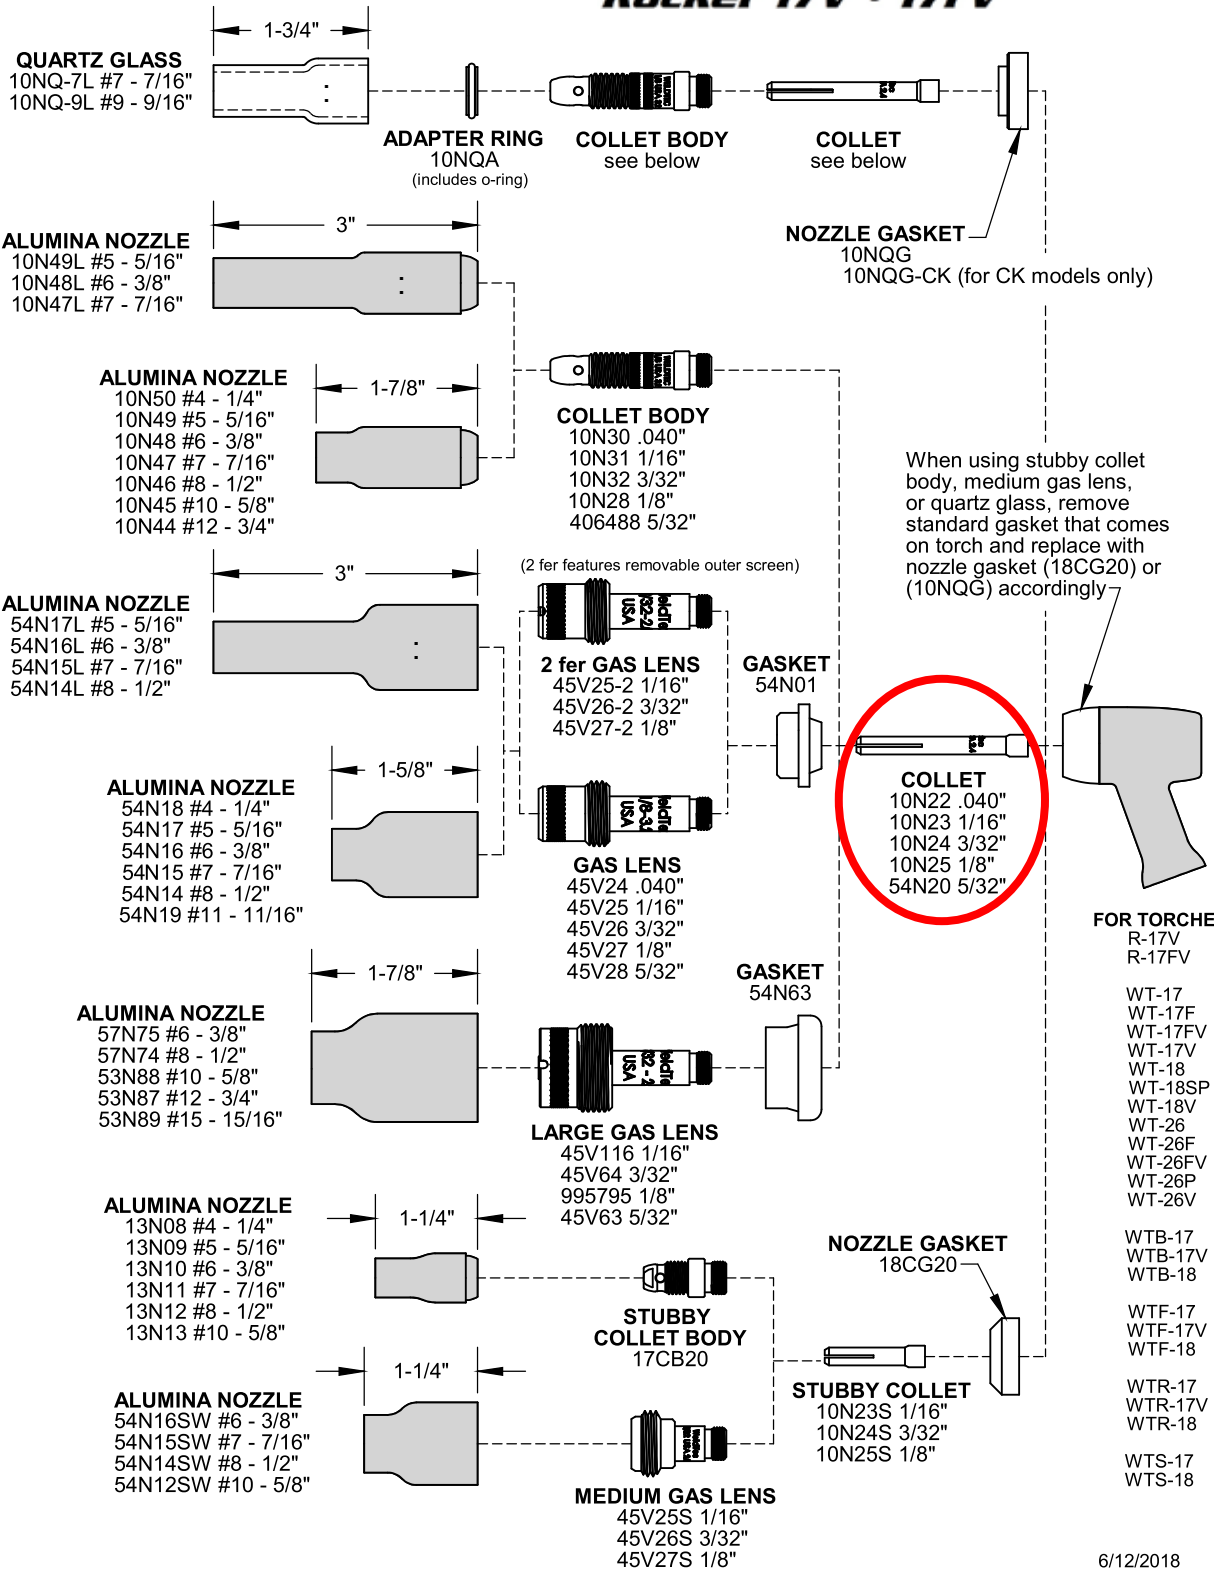

STANDARD OPTIONS

WT-17 • 18 • 26 SERIES
i-HEAD 17 • 18 SERIES
Stubby 17 • 18 SERIES
Rocker 17V • 17FV

6/12/2018