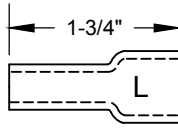

QUARTZ GLASS
13NQ-5L #5 - 5/16"
10NQ-7L #7 - 7/16"
10NQ-9L #9 - 9/16"

ALUMINA NOZZLE
53N58 #4 - 1/4"
53N59 #5 - 5/16"
53N60 #6 - 3/8"
53N61 #7 - 7/16"
53N61S #8 - 1/2"