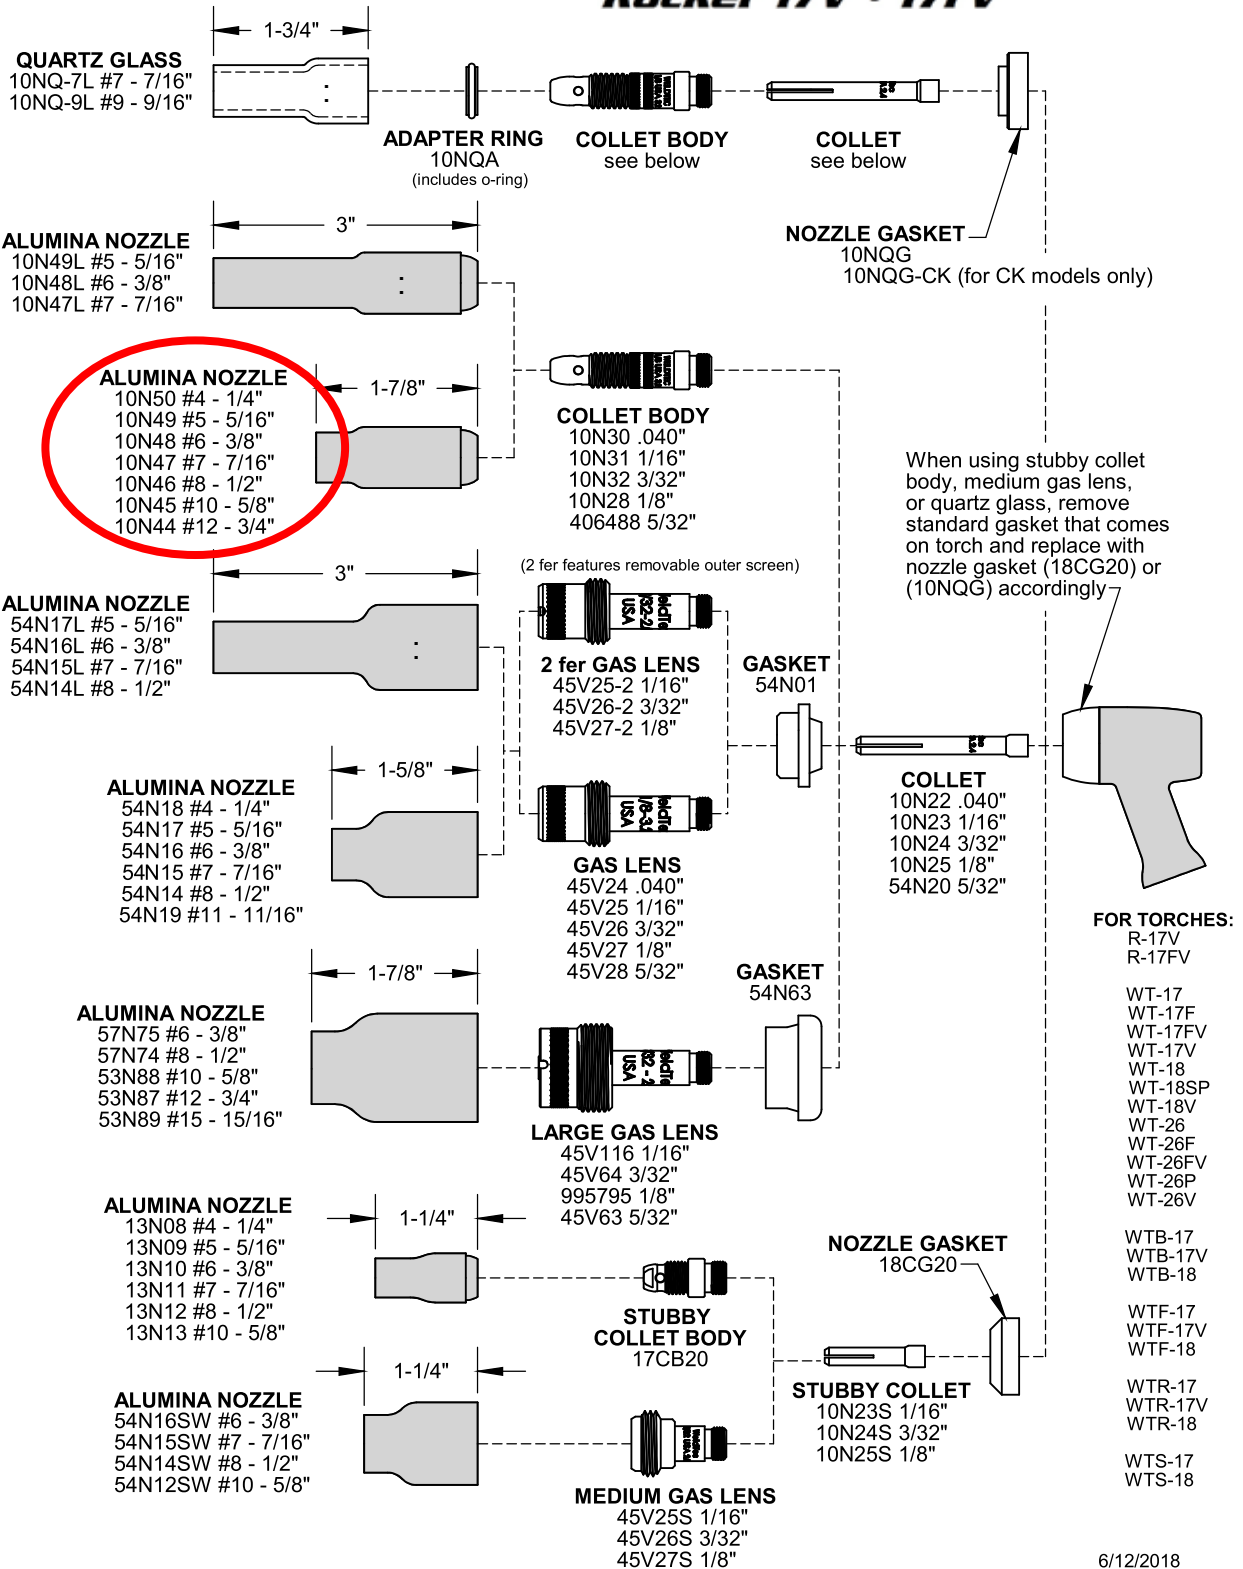

STANDARD OPTIONS

WT-17 • 18 • 26 SERIES
i-HEAD 17 • 18 SERIES
Stubby 17 • 18 SERIES
Rocker 17V • 17FV

6/12/2018